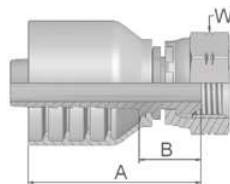

92 Female BSP Parallel Pipe Swivel – Straight (60° Cone)

BS5200-A – DKR

Part Number	Hose I.D.				Thread BSP	A mm	B mm	W mm
	DN	Inch	Size	mm				
19270-6-6	10	3/8	-6	9.5	3/8x19	49	20	22
19270-8-6	10	3/8	-6	9.5	1/2x14	51	22	27
19270-8-8	12	1/2	-8	12.7	1/2x14	57	22	27
19270-10-8	12	1/2	-8	12.7	5/8x14	55	20	30
19270-10-10	16	5/8	-10	15.9	5/8x14	57	21	30
19270-12-10	16	5/8	-10	15.9	3/4x14	61	22	32
19270-12-12	19	3/4	-12	19.1	3/4x14	61	22	32
19270-16-12	19	3/4	-12	19.1	1x11	63	24	41
19270-16-16	25	1	-16	25.4	1x11	72	25	41

B1 Female BSP Parallel Pipe Swivel 45° Elbow (60° Cone)

BS 5200-D – DKR 45°

Part Number	Hose I.D.				Thread BSP	A mm	B mm	E mm	W mm
	DN	Inch	Size	mm					
1B170-4-6	10	3/8	-6	9.5	1/4x19	68	39	19	19
1B170-6-6	10	3/8	-6	9.5	3/8x19	67	37	17	22
1B170-8-6	10	3/8	-6	9.5	1/2x14	68	39	19	27
1B170-8-8	12	1/2	-8	12.7	1/2x14	79	45	20	27
1B170-10-8	12	1/2	-8	12.7	5/8x14	78	43	19	30
1B170-10-10	16	5/8	-10	15.9	5/8x14	89	50	23	30
1B170-12-10	16	5/8	-10	15.9	3/4x14	88	49	22	32
1B170-12-12	19	3/4	-12	19.1	3/4x14	96	57	25	32
1B170-16-12	19	3/4	-12	19.1	1x11	95	56	24	41
1B170-16-16	25	1	-16	25.4	1x11	121	77	33	41