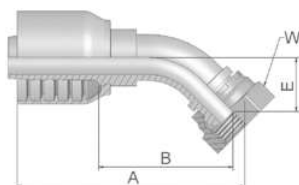

92 Female BSP Parallel Pipe Swivel – Straight (60° Cone)

BS5200-A – DKR

Part Number	Hose I.D.				Thread BSP	A mm	B mm	W mm
	DN	Inch	Size	mm				
19270-6-6	10	3/8	-6	9.5	3/8x19	49	20	22
19270-8-6	10	3/8	-6	9.5	1/2x14	51	22	27
19270-8-8	12	1/2	-8	12.7	1/2x14	57	22	27
19270-10-8	12	1/2	-8	12.7	5/8x14	55	20	30
19270-10-10	16	5/8	-10	15.9	5/8x14	57	21	30
19270-12-10	16	5/8	-10	15.9	3/4x14	61	22	32
19270-12-12	19	3/4	-12	19.1	3/4x14	61	22	32
19270-16-12	19	3/4	-12	19.1	1x11	63	24	41
19270-16-16	25	1	-16	25.4	1x11	72	25	41

B1 Female BSP Parallel Pipe Swivel 45° Elbow (60° Cone)

BS 5200-D – DKR 45°

Part Number	Hose I.D.				Thread BSP	A mm	B mm	E mm	W mm
	DN	Inch	Size	mm					
1B170-4-6	10	3/8	-6	9.5	1/4x19	68	39	19	19
1B170-6-6	10	3/8	-6	9.5	3/8x19	67	37	17	22
1B170-8-6	10	3/8	-6	9.5	1/2x14	68	39	19	27
1B170-8-8	12	1/2	-8	12.7	1/2x14	79	45	20	27
1B170-10-8	12	1/2	-8	12.7	5/8x14	78	43	19	30
1B170-10-10	16	5/8	-10	15.9	5/8x14	89	50	23	30
1B170-12-10	16	5/8	-10	15.9	3/4x14	88	49	22	32
1B170-12-12	19	3/4	-12	19.1	3/4x14	96	57	25	32
1B170-16-12	19	3/4	-12	19.1	1x11	95	56	24	41
1B170-16-16	25	1	-16	25.4	1x11	121	77	33	41